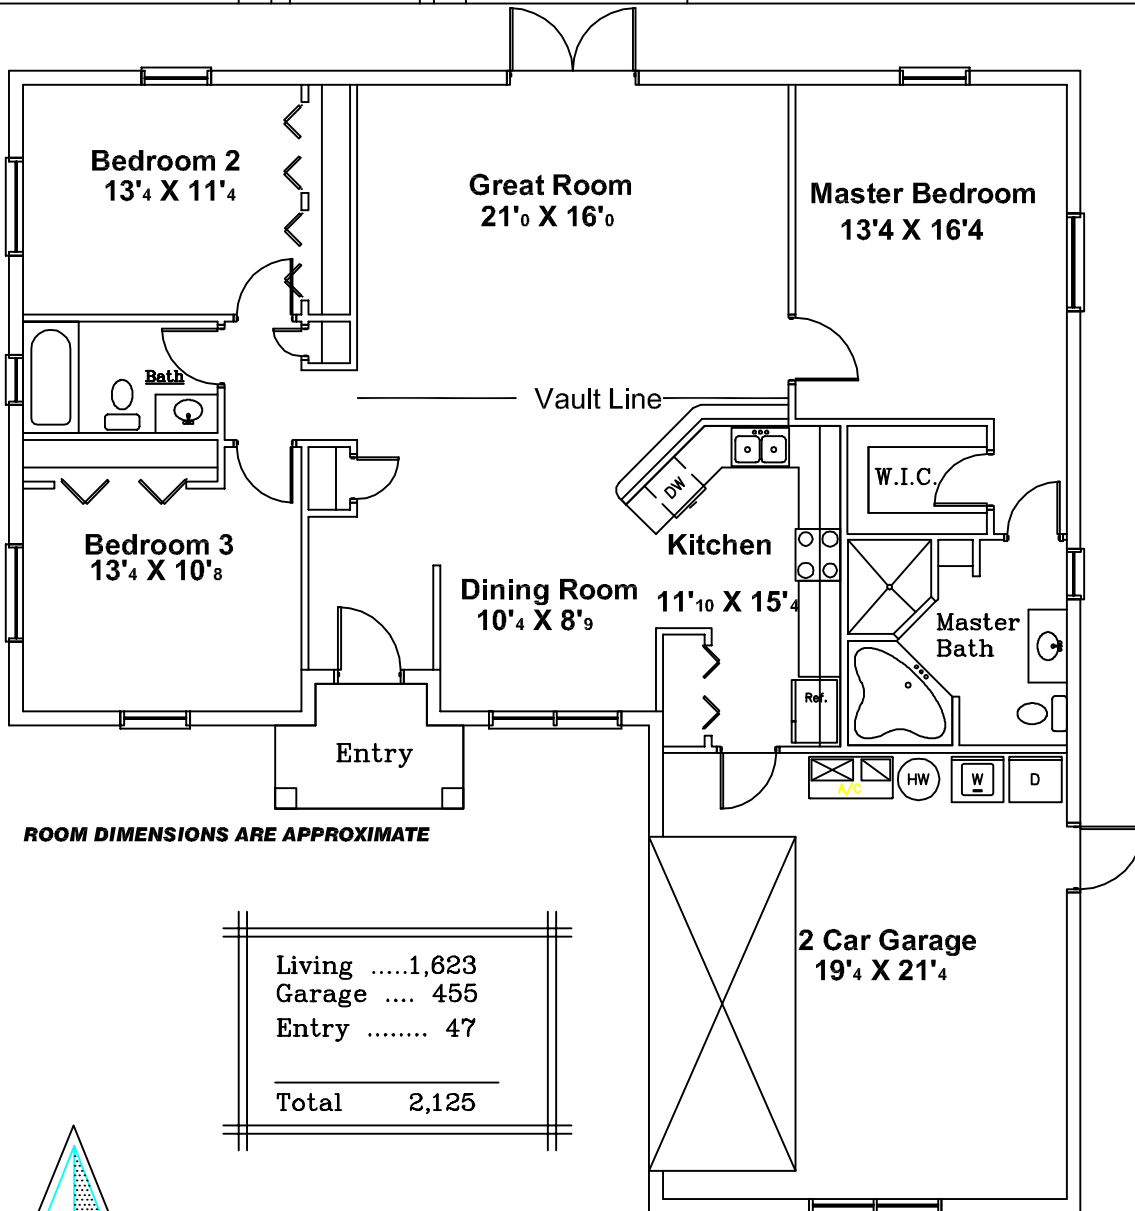

The Monroe

ROOM DIMENSIONS ARE APPROXIMATE

Living	1,623
Garage	455
Entry	47
<hr/>		
Total		2,125

HOUSE CRAFT HOMES, L.L.C.

12501 U.S. HIWAY 441, ALACHUA, FL. 32615

PHONE 386-462-5323 FAX 386-462-1509 CRC 058087